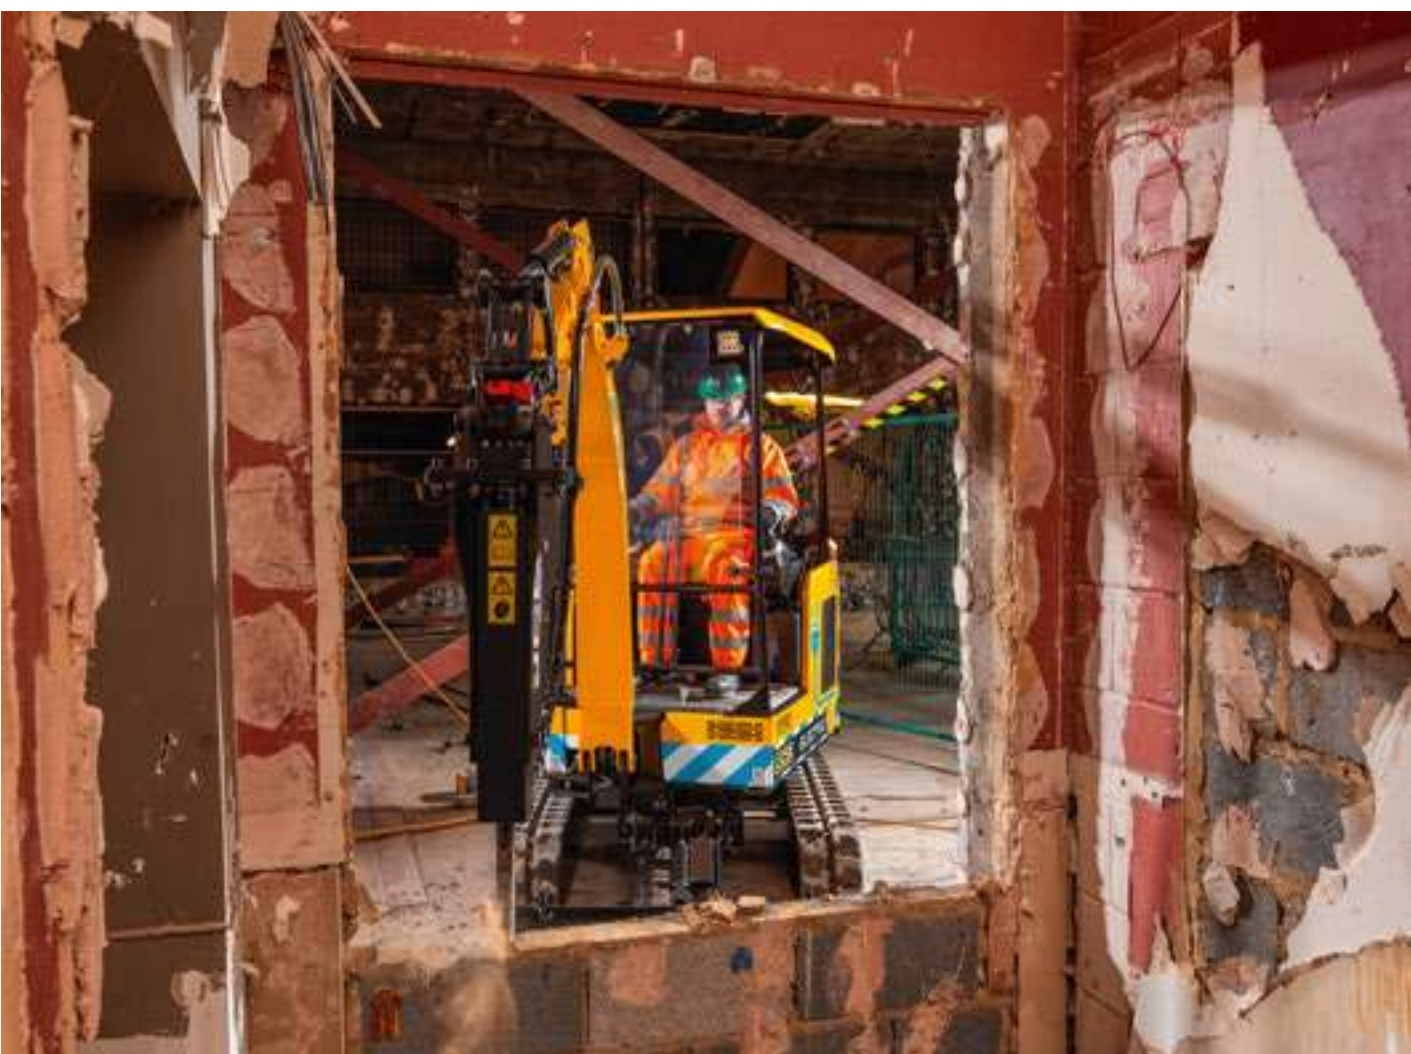

CHOOSE ECONOMICAL.

With maintenance-free batteries, minimal daily checks and less servicing, the new I9C-IE will save you time and money.

POWER DISTRIBUTION

With auto idle and auto kick-up for when you need it, the I9C-IE redistributes power to preserve battery life.